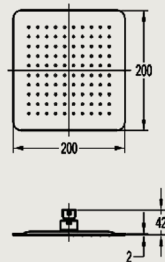

RAIN SHOWER

PRODUCT ID
FHS31

FEATURES

- Body material - Stainless steel
- Finish - Chrome

INCLUDED COMPONENTS

- 1/2" connection
- Easy clean shower spray
- Size - 8" Square

FLOW RATE: L/MIN

Water pressure	1bar	2bar	3bar	4bar	5bar
1 ~ 5 bar	6	9	10.8	12.6	13.2

REMARKS

- Plating thickness passes AASS 24H test under lab conditions;

WARRANTY

- ROCELL BATHWARE guarantees all its Chrome plated ranges of head showers for a period of 5 years and accessories 2 years from the date of purchase against defect of work or materials, except for the electronic parts and the internal components such as ceramic cartridges, handworks, headworks and thermostatic cartridges which are guaranteed for a period of 2 years.

TECHNICAL DRAWINGS

Royal Ceramics Lanka PLC.

No.20, R.A. De Mel Mawatha, Colombo 03, Sri Lanka.

☎ 076 6 223 344 ✉ info@rcl.lk 🌐 www.rocell.com

FOLLOW US

** Dimensions of fixtures are nominal and may vary within the range of tolerance. These measurements are subject to change or cancellation. No responsibility is assumed for use of superseded or voided leaflet.